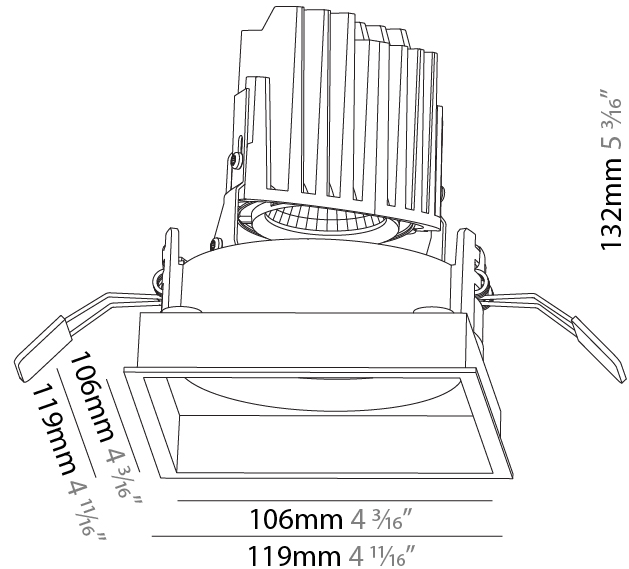

PHYSICAL

Shape: Square
Length (mm): 119
Length (in): 4 ¹¹/₁₆
Width (mm): 119
Width (in): 4 ¹¹/₁₆
Depth (mm): 132
Depth (in): 5 ³/₁₆
Ceiling Thickness (mm): 10 / 12.5 / 15
Ceiling Thickness (in): 3/8 or 1/2 or 9/16
Min. Recessing Depth (mm): 200
Min. Recessing Depth (in): 7 ⁷/₈
Light Distribution: Adjustable / Downlight
Weight (kg): 0.544
Weight (lbs): 1.2
Fixture Finish: SSR / BKV / CWI / CRY / HAB / UFT / ITA / RUA / FTG / MYG / LOD / PUS / FRO / FUP / KIA / POP / BLS / SPG / MEY / GOH / GUM / CHC / COM / ABZ / JAG / OBR / MOS / ROR
Fixture Material: Aluminum Die Cast
Cut-out Measurements: 114mm / 4 1/2" x 114mm / 4 1/2"

ELECTRICAL

Lamp Type: LED (Zhaga Standard)
Input Wattage (W): 13.2 / 16.5
Total Output Wattage (W): 12 / 14
Dimming: Tri-Mode (Non-Dimming and Phase Dimming (120Vac only) and 0-10V Dimming)
Driver Included: No
Driver Location: Recessed Housing
Driver Type: Constant Current - Universal
Driver Class: Class 2
Housing: See components
Input Voltage (V): 120 - 277
Constant Current (MA): 350

LED

Number of LEDs: 1
Color Temperature (°K): 2700 / 3000 / 3500 / 4000
Max. Delivered Lumen (lm): 850 / 950 / 1019 / 1040
Nominal Lumen (lm): 960 / 1070 / 1156 / 1180
CRI: >90 CRI
Lamp Life (hrs): 50000

OPTICAL

Reflector°: 10
Adjustability: Rotational 355°; Tilt 30°

RATINGS AND CERTIFICATIONS

Certified By: Certified for North American Standards
IP rating: IP20